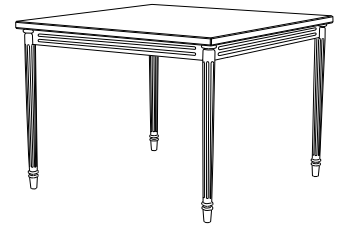

**CA-5045** back view  
Finish: Bronzed Aluminum

# Castillo

**Side Table**  
CA-5070

**Dining Chair**  
CA-5020

**Lounge Chair**  
CA-5030

**60" Round Dining Table**  
CA-5004  
(other sizes available)

**Ottoman**  
CA-5040

**36" Square Dining Table**  
CA-5000  
(other sizes available)

**Sofa**  
CA-5035

**Side Chair**  
CA-5021

**Chaise Lounge**  
CA-5050 (Shown with optional headrest)

**Coffee Table**  
CA-5060

**Loveseat**  
CA-5045