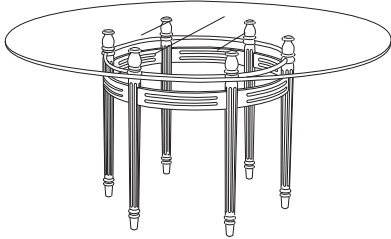

# Castillo

**Side Table**  
CA-5070

**Dining Chair**  
CA-5020

**Lounge Chair**  
CA-5030

**60" Round Dining Table**  
CA-5004  
(other sizes available)

**Ottoman**  
CA-5040

**36" Square Dining Table**  
CA-5000  
(other sizes available)

**Sofa**  
CA-5035

**Side Chair**  
CA-5021

**Chaise Lounge**  
CA-5050 (Shown with optional headrest)

**Coffee Table**  
CA-5060

**Loveseat**  
CA-5045