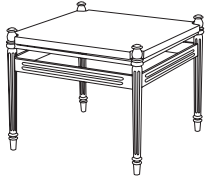

**CA-5045** back view  
Finish: Bronzed Aluminum

# Castillo

**Side Table**  
CA-5070

**Dining Chair**  
CA-5020

**Lounge Chair**  
CA-5030

**60" Round Dining Table**  
CA-5004  
(other sizes available)

**Ottoman**  
CA-5040

**36" Square Dining Table**  
CA-5000  
(other sizes available)