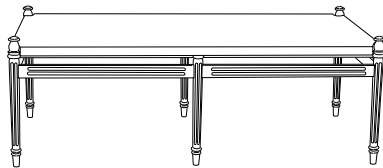

# Castillo

**Side Table**  
CA-5070

**Dining Chair**  
CA-5020

**Lounge Chair**  
CA-5030

**60" Round Dining Table**  
CA-5004  
(other sizes available)

**Ottoman**  
CA-5040

**36" Square Dining Table**  
CA-5000  
(other sizes available)

**Sofa**  
CA-5035

**Side Chair**  
CA-5021

**Chaise Lounge**  
CA-5050 (Shown with optional headrest)

**Coffee Table**  
CA-5060

**Loveseat**  
CA-5045