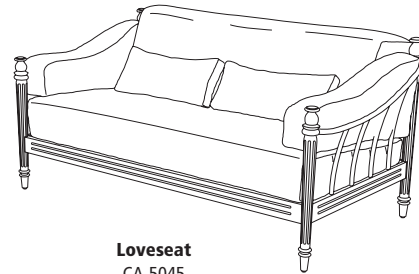

# Castillo

**Side Table**  
CA-5070

**Dining Chair**  
CA-5020

**Lounge Chair**  
CA-5030

**60" Round Dining Table**  
CA-5004  
(other sizes available)

**Ottoman**  
CA-5040

**36" Square Dining Table**  
CA-5000  
(other sizes available)

**Sofa**  
CA-5035

**Side Chair**  
CA-5021

**Chaise Lounge**  
CA-5050 (Shown with optional headrest)

**Coffee Table**  
CA-5060

**Loveseat**  
CA-5045