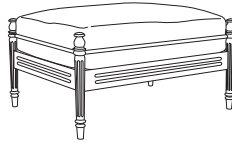

# Castillo

**Side Table**  
CA-5070

**Dining Chair**  
CA-5020

**Lounge Chair**  
CA-5030

**60" Round Dining Table**  
CA-5004  
(other sizes available)

**Ottoman**  
CA-5040

**36" Square Dining Table**  
CA-5000  
(other sizes available)

**Sofa**  
CA-5035

**Side Chair**  
CA-5021

**Chaise Lounge**  
CA-5050 (Shown with optional headrest)

**Coffee Table**  
CA-5060

**Loveseat**  
CA-5045