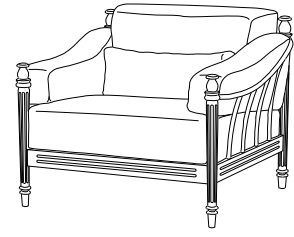

**CA-5045** back view  
Finish: Bronzed Aluminum

# Castillo

**Side Table**  
CA-5070

**Dining Chair**  
CA-5020

**Lounge Chair**  
CA-5030

**60" Round Dining Table**  
CA-5004  
(other sizes available)

**Ottoman**  
CA-5040

**36" Square Dining Table**  
CA-5000  
(other sizes available)

**Sofa**  
CA-5035

**Side Chair**  
CA-5021

**Chaise Lounge**  
CA-5050 (Shown with optional headrest)

**Coffee Table**  
CA-5060

**Loveseat**  
CA-5045