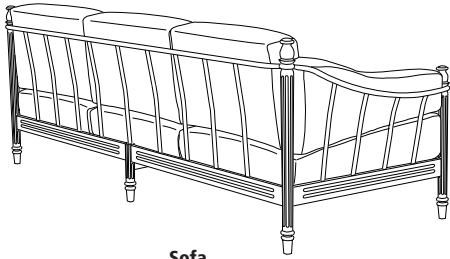

# Castillo

**Side Table**  
CA-5070

**Dining Chair**  
CA-5020

**Lounge Chair**  
CA-5030

**60" Round Dining Table**  
CA-5004  
(other sizes available)

**Ottoman**  
CA-5040

**36" Square Dining Table**  
CA-5000  
(other sizes available)

**Sofa**  
CA-5035

**Side Chair**  
CA-5021

**Chaise Lounge**  
CA-5050 (Shown with optional headrest)

**Coffee Table**  
CA-5060

**Loveseat**  
CA-5045